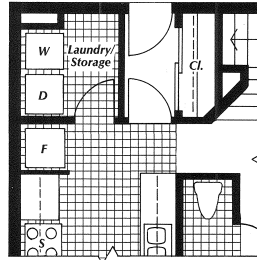

1493 Sq. Ft. — 3 Bedroom Townhome

Entry to suite and laundry/storage for all south facing units.