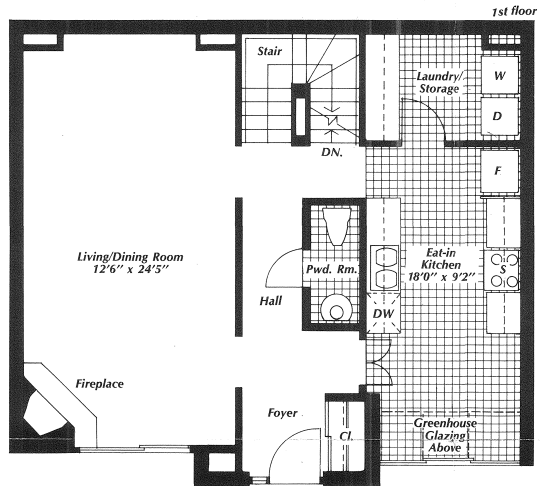

1493 Sq. Ft. — 3 Bedroom Townhome

Entry to suite and laundry/storage for all south facing units.