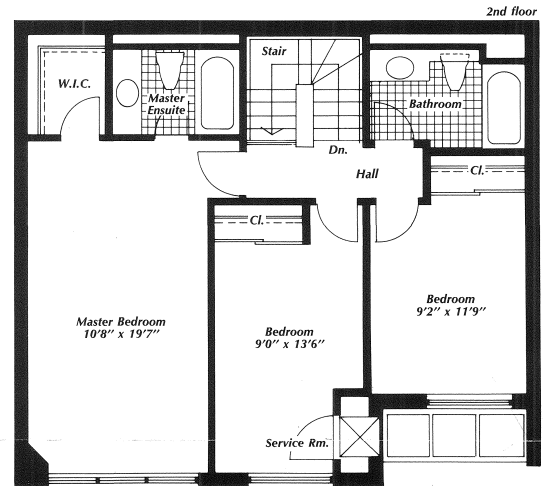

1493 Sq. Ft. — 3 Bedroom Townhome

Entry to suite and laundry/storage for all south facing units.